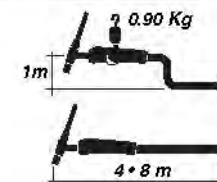

## TECHNICAL DATA

Voltage class	L
Inert gas	Argon
Duty cycle 100% DC	320
Duty cycle 100% AC	270
Electrodes Ø mm	0.5 ÷ 4
Cooling	Water cooled
Max. liquid temp. C	60
Water min. flow rate l/min	1.5
Max. inlet pressure bar	4
Min. inlet pressure bar	2
Gas flow rate l/min	7 ÷ 20